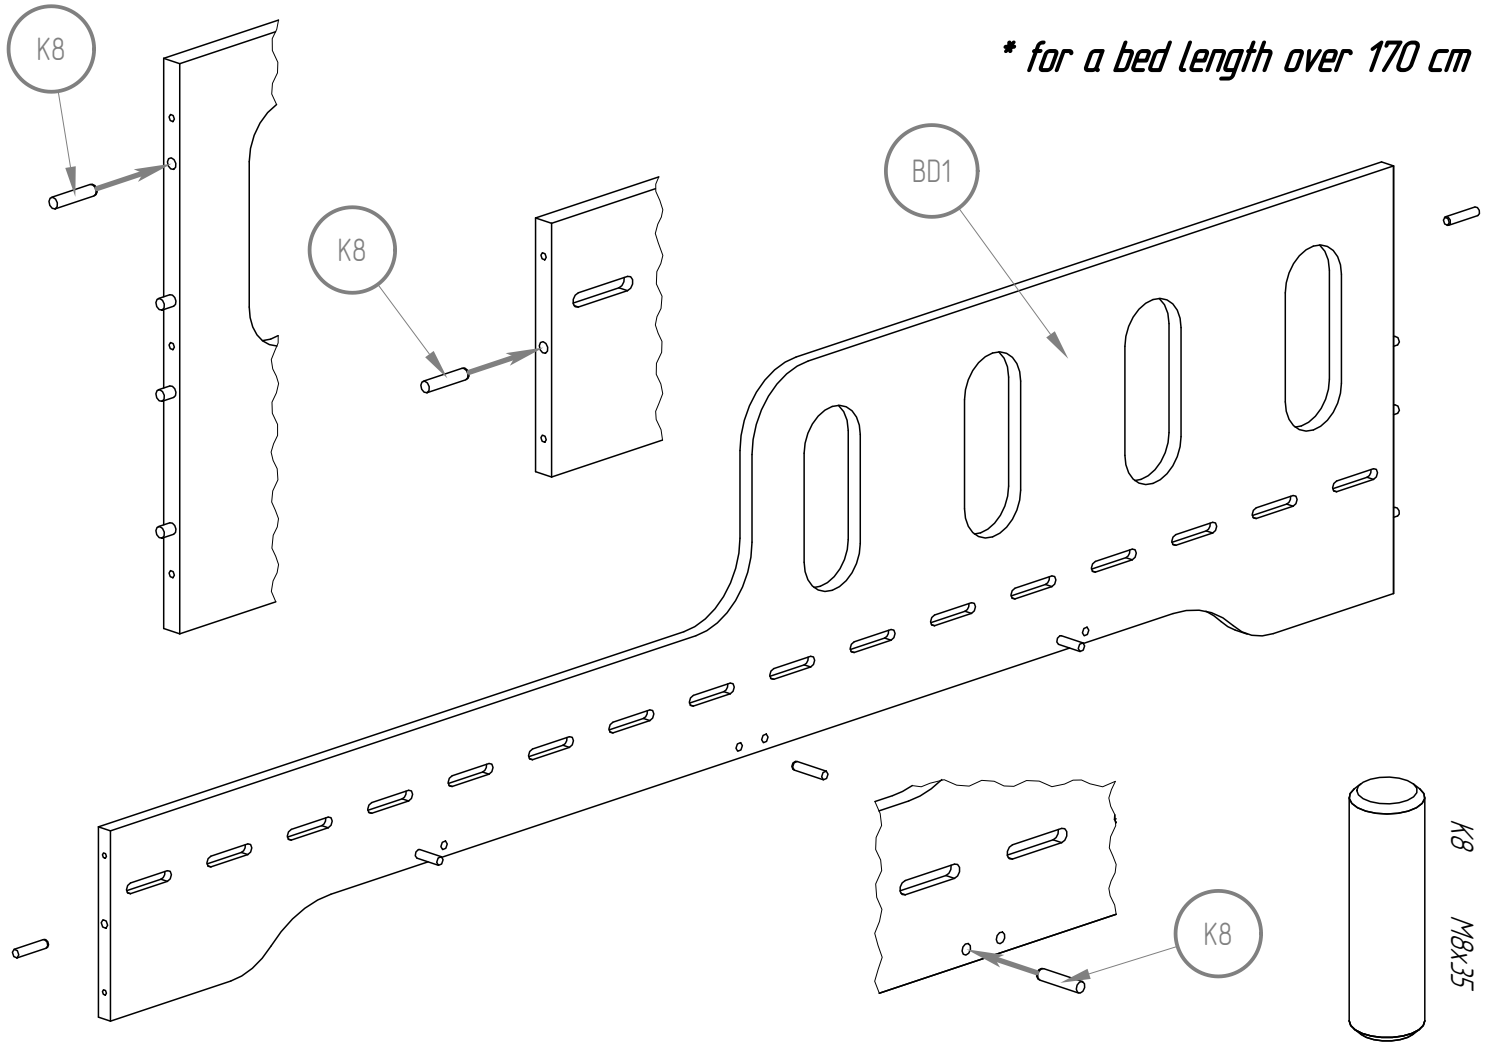

* for a bed length over 170 cm